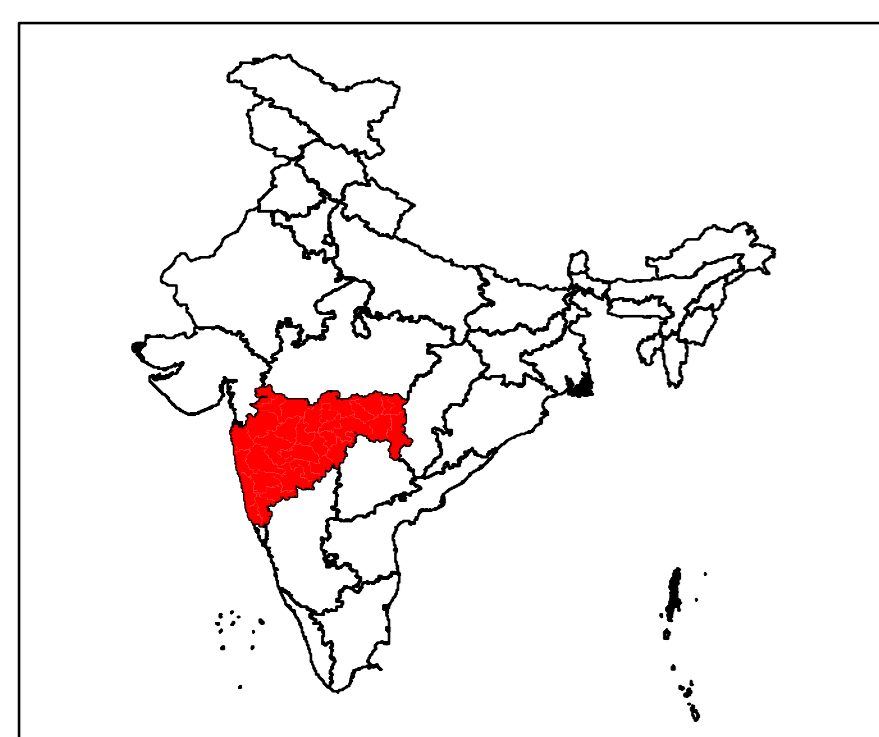

Flood Inundated areas in Part of Garhchiroli District, Maharashtra State

DISASTER EVENT ID:08-FLD-2022-MH

VAP ID: 2022/06

Date of Issue : 18.08.2022

Legend

- District Boundary
- Village Boundary
- Flood Inundation