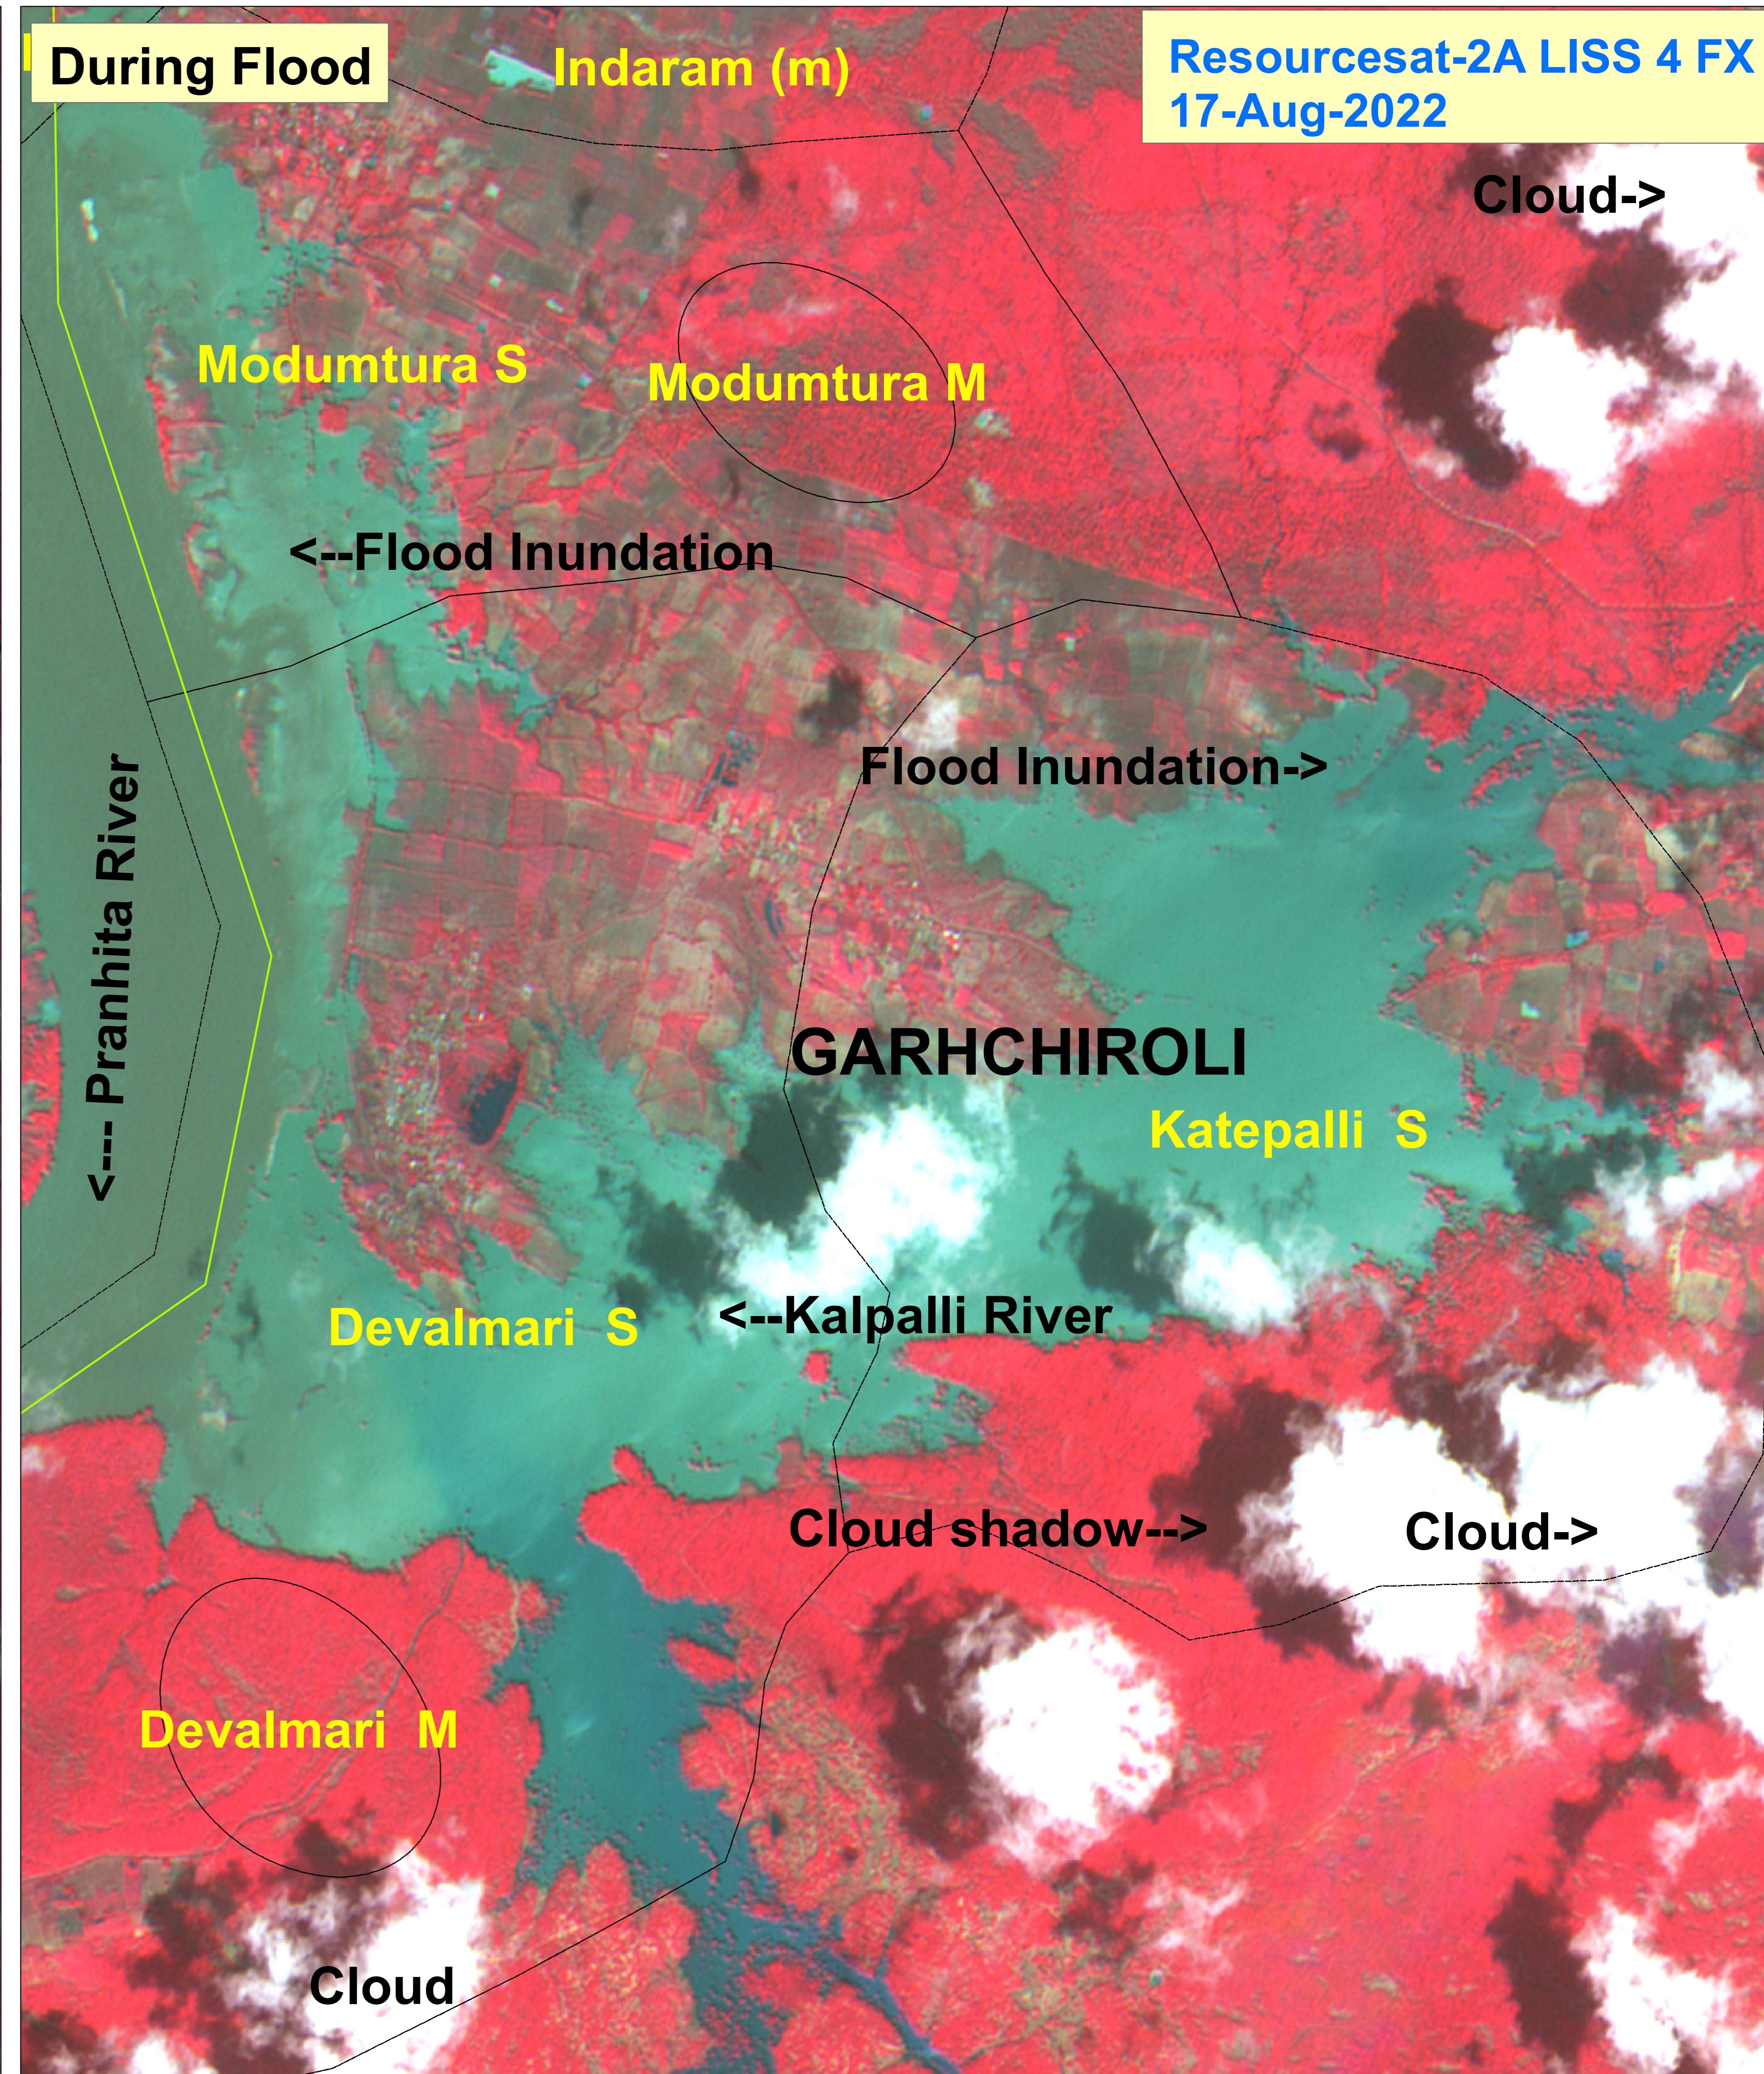

Flood Inundated areas in Part of Garhchiroli District, Maharashtra State

DISASTER EVENT ID:08-FLD-2022-MH

VAP ID: 2022/06

Date of Issue : 18.08.2022

Legend

- District Boundary
- Village Boundary
- Flood Inundation